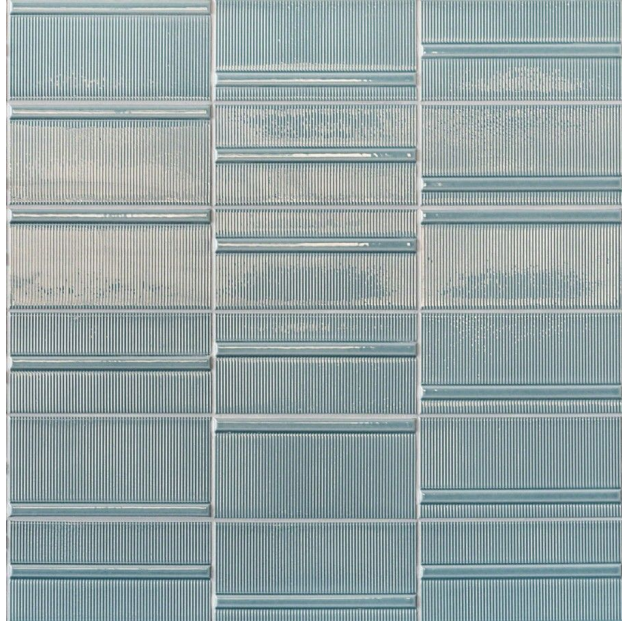

Interior

Living

Kitchen

Powder

Laundry

Stairwell

Bedroom 2

Bath 2

Master

Master Bath

Can make 40"

Vertical grid pattern