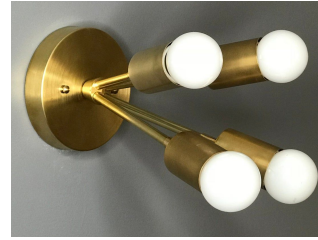

Brass Street

ALYSSA ROME
DESIGN

Exterior

SW Pure White

SW Caviar

Exterior Lighting

Entry 20"

Patio 17"
Also use on ADU

Bianco not gray

Bedroom 2

Master

Master Bath

Bathroom floor

Shower wall -
vertical grid
pattern
(has
matching
bullnose)

Shower floor

Attic Bath